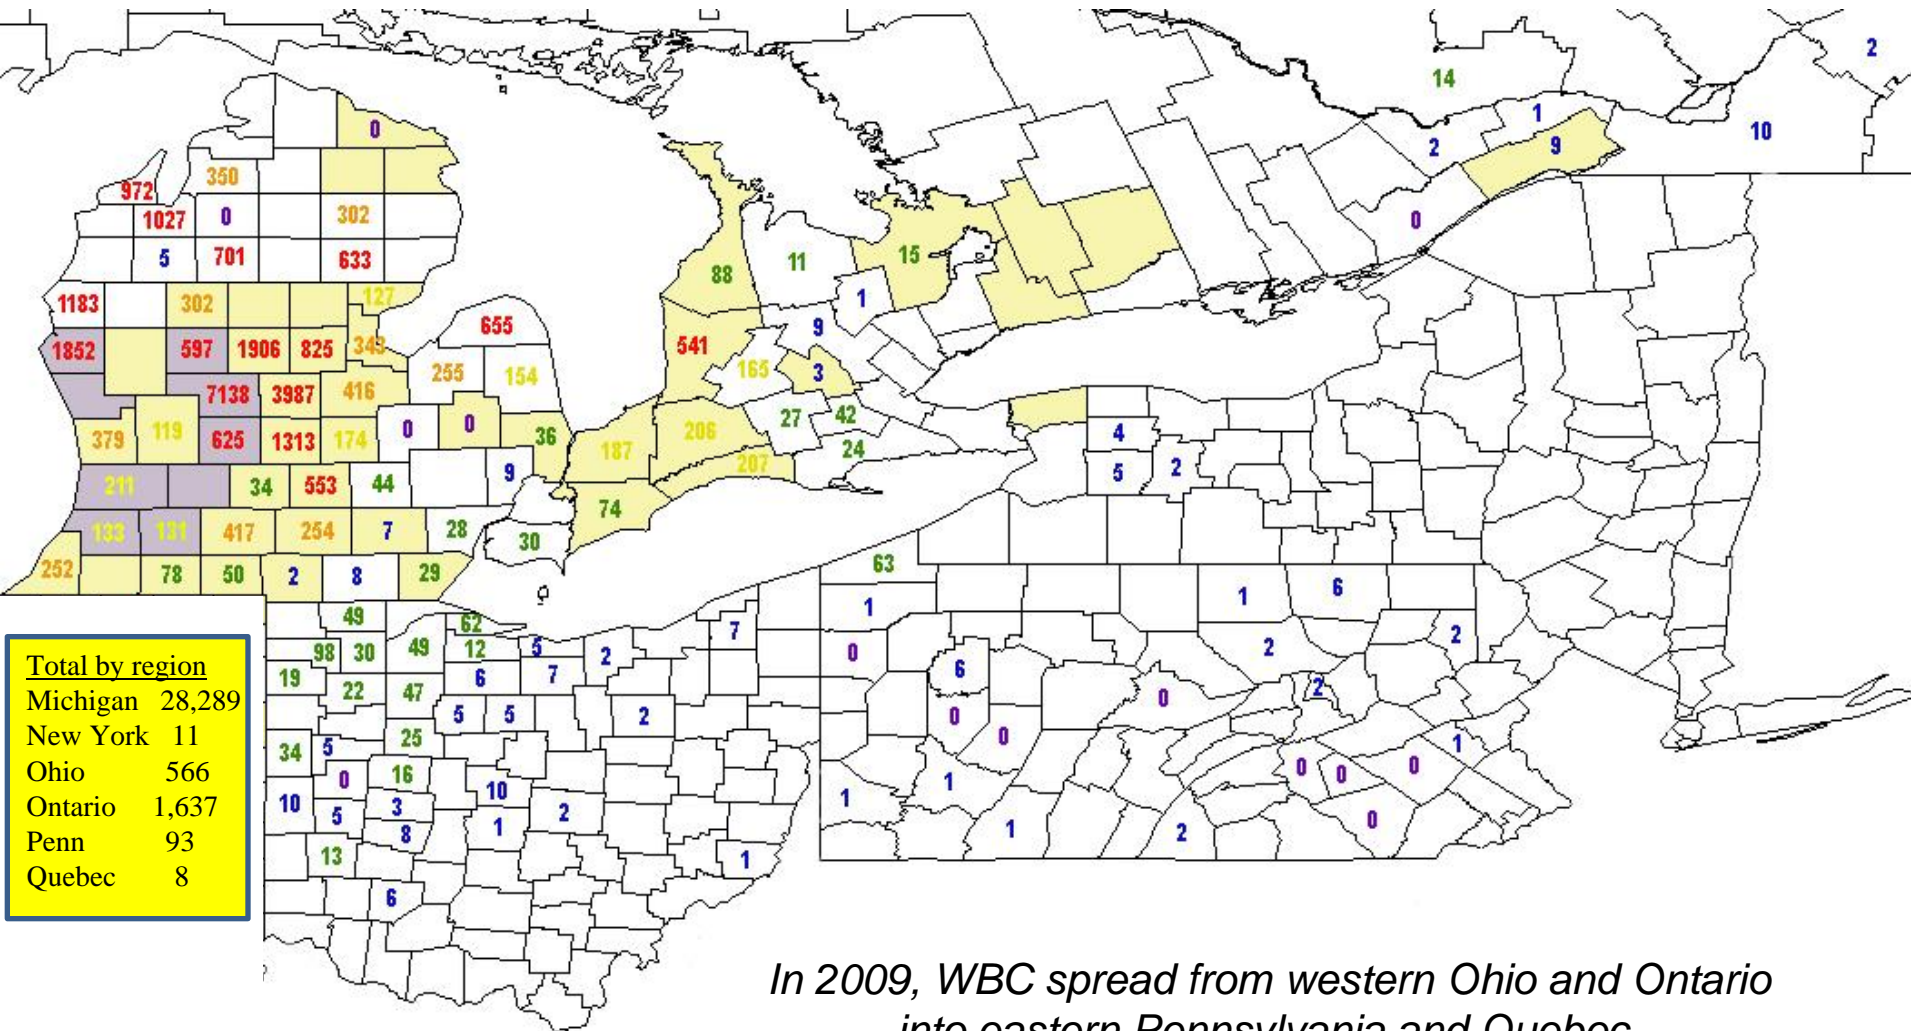

Western bean cutworm distribution - 2009

CDD #024
New, Feb 2010

Michigan maps by Chris DiFonzo
MSU Field Crops Entomologist

Regional map courtesy of Tracey Baute
Ontario Ministry of Ag, Food, & Rural Affairs

WBC pheromone trap catch, eastern region, 2009 season Total moth catch per county

In 2009, WBC spread from western Ohio and Ontario into eastern Pennsylvania and Quebec.

WBC pheromone trap catch in Michigan by county, 2009 season

A.

Cumulative trap catch for all traps

B.

Average number per trap