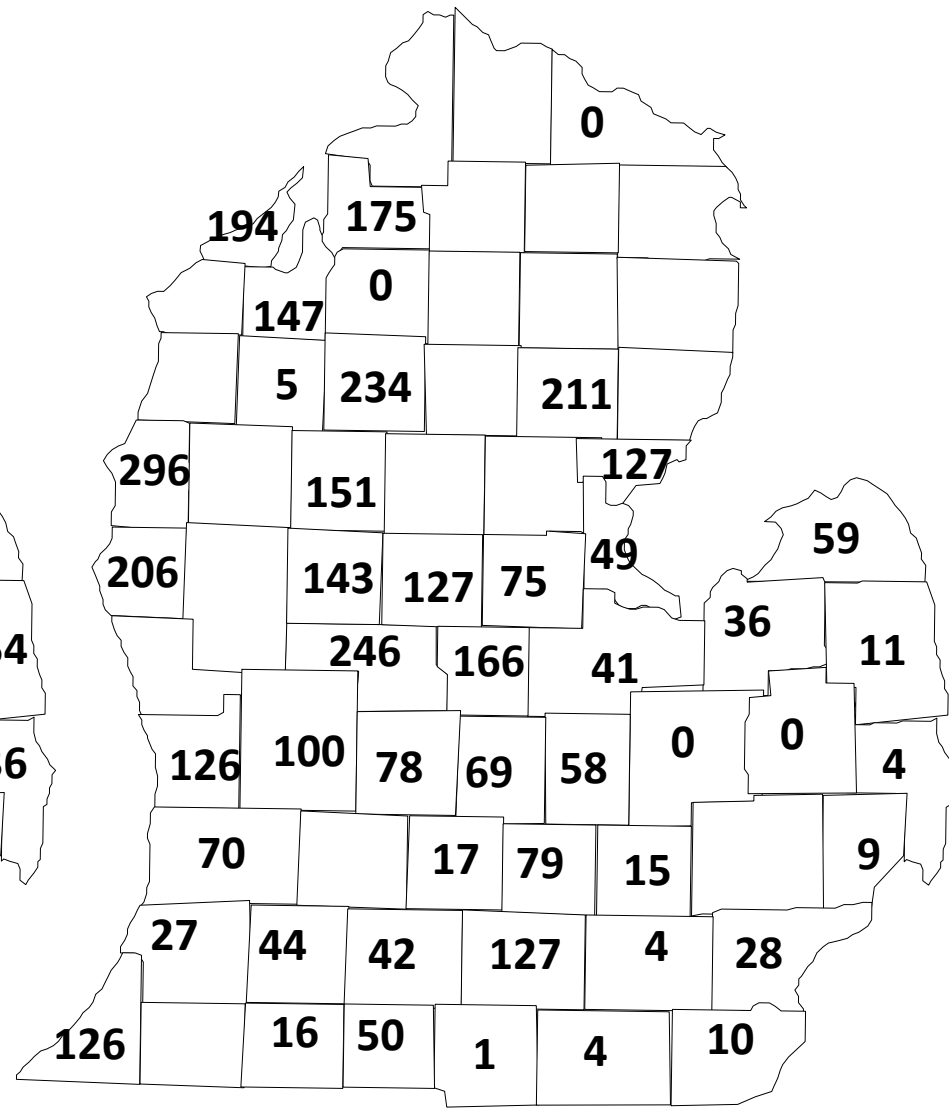

Western bean cutworm distribution - 2009

CDD #024
New, Feb 2010

Michigan maps by Chris DiFonzo
MSU Field Crops Entomologist

Regional map courtesy of Tracey Baute
Ontario Ministry of Ag, Food, & Rural Affairs

WBC pheromone trap catch, eastern region, 2009 season Total moth catch per county

In 2009, WBC spread from western Ohio and Ontario into eastern Pennsylvania and Quebec.

WBC pheromone trap catch in Michigan by county, 2009 season

A.

Cumulative trap catch for all traps

B.

Average number per trap