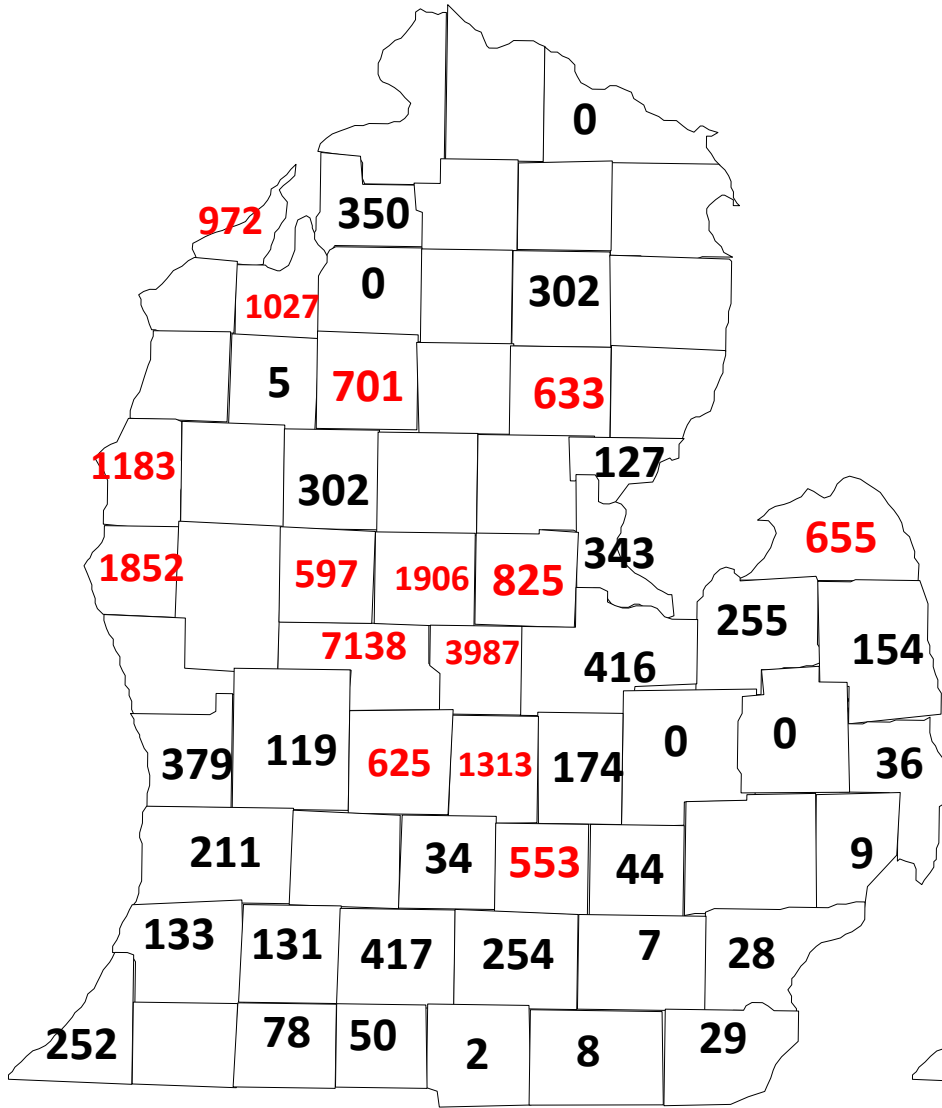

Western bean cutworm distribution - 2009

CDD #024
New, Feb 2010

Michigan maps by Chris DiFonzo
MSU Field Crops Entomologist

Regional map courtesy of Tracey Baute
Ontario Ministry of Ag, Food, & Rural Affairs

WBC pheromone trap catch, eastern region, 2009 season Total moth catch per county

In 2009, WBC spread from western Ohio and Ontario into eastern Pennsylvania and Quebec.

WBC pheromone trap catch in Michigan by county, 2009 season

A.

Cumulative trap catch for all traps

B.

Average number per trap